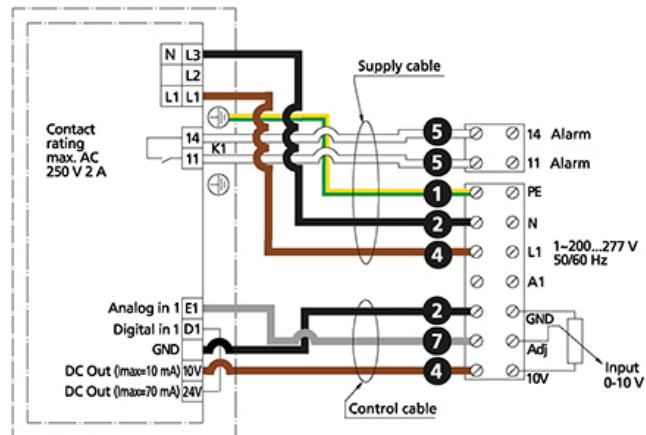

Aansluitschema kanaalventilatoren

4040180

- (M) = Fan Motor
- (M1) = Fan Motor
- (M2) = Fan Motor
- (M3) = Rotor Motor

- 1 = Yellow/Green
- 2 = Black
- 3 = Blue
- 4 = Brown
- 5 = White
- 6 = Orange
- 7 = Grey
- 8 = Red
- 9 = Green
- 10 = Violet
- 11 = Quick switch
- 12 = Yellow

Geschikt voor:
IRB125B EC, IRB160B EC, IRB200A EC.

4040143

Geschikt voor:
IRB200C EC, IRB250A EC, IRB250B EC.

4040175

Geschikt voor:
IRB250E EC, IRB315A EC, IRB355A EC, IRB400A EC.

4040145

Geschikt voor:
IRB315B EC, IRB355B EC, IRB400B1 EC.

4040147

Geschikt voor:
 IRB315E EC, IRB355E EC, IRB400B3 EC, IRB400E EC, IRB500A EC,
 IRB500B EC, IRB500E EC, IRB500F EC.

- Ⓜ = Fan Motor
- Ⓜ1 = Fan Motor
- Ⓜ2 = Fan Motor
- Ⓜ3 = Rotor Motor
- ① = Yellow/Green
- ② = Black
- ③ = Blue
- ④ = Brown
- ⑤ = White
- ⑥ = Orange
- ⑦ = Grey
- ⑧ = Red
- ⑨ = Green
- ⑩ = Violet
- ⑪ = Quick switch
- ⑫ = Yellow