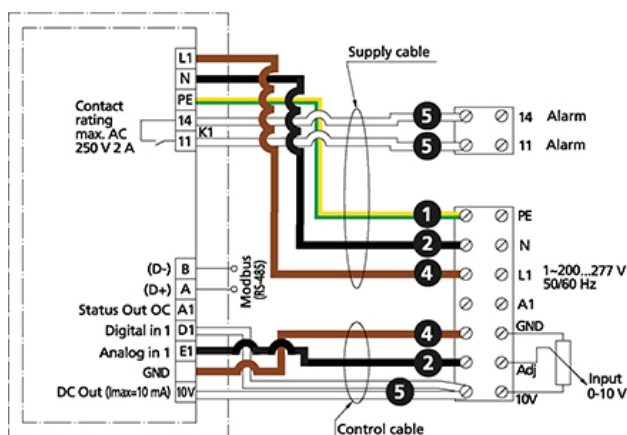

Aansluitschema kanaalventilatoren

4040180

- (M) = Fan Motor
- (M1) = Fan Motor
- (M2) = Fan Motor
- (M3) = Rotor Motor

- 1 = Yellow/Green
- 2 = Black
- 3 = Blue
- 4 = Brown
- 5 = White
- 6 = Orange
- 7 = Grey
- 8 = Red
- 9 = Green
- 10 = Violet
- 11 = Quick switch
- 12 = Yellow

Geschikt voor:
IRB125B EC, IRB160B EC, IRB200A EC.

4040143

Geschikt voor:
IRB200C EC, IRB250A EC, IRB250B EC.

4040175

Geschikt voor:
IRB250E EC, IRB315A EC, IRB355A EC, IRB400A EC.

4040145

Geschikt voor:
IRB315B EC, IRB355B EC, IRB400B1 EC.

4040147

Geschikt voor:
 IRB315E EC, IRB355E EC, IRB400B3 EC, IRB400E EC, IRB500A EC,
 IRB500B EC, IRB500E EC, IRB500F EC.

- Ⓜ = Fan Motor
- Ⓜ1 = Fan Motor
- Ⓜ2 = Fan Motor
- Ⓜ3 = Rotor Motor
- ① = Yellow/Green
- ② = Black
- ③ = Blue
- ④ = Brown
- ⑤ = White
- ⑥ = Orange
- ⑦ = Grey
- ⑧ = Red
- ⑨ = Green
- ⑩ = Violet
- ⑪ = Quick switch
- ⑫ = Yellow