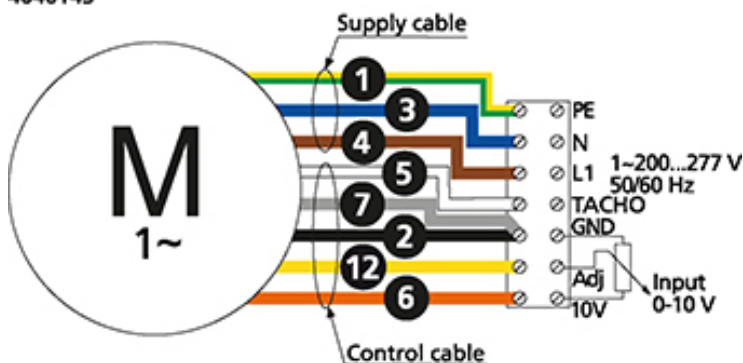

Aansluitschema kanaalventilatoren

4040180

- (M) = Fan Motor
- (M1) = Fan Motor
- (M2) = Fan Motor
- (M3) = Rotor Motor

- 1 = Yellow/Green
- 2 = Black
- 3 = Blue
- 4 = Brown
- 5 = White
- 6 = Orange
- 7 = Grey
- 8 = Red
- 9 = Green
- 10 = Violet
- 11 = Quick switch
- 12 = Yellow

Geschikt voor:
IRB125B EC, IRB160B EC, IRB200A EC.

4040143

Geschikt voor:
IRB200C EC, IRB250A EC, IRB250B EC.

4040175

Geschikt voor:
IRB250E EC, IRB315A EC, IRB355A EC, IRB400A EC.

4040145

Geschikt voor:
IRB315B EC, IRB355B EC, IRB400B1 EC.

4040147

Geschikt voor:
 IRB315E EC, IRB355E EC, IRB400B3 EC, IRB400E EC, IRB500A EC,
 IRB500B EC, IRB500E EC, IRB500F EC.

- Ⓜ = Fan Motor
- Ⓜ1 = Fan Motor
- Ⓜ2 = Fan Motor
- Ⓜ3 = Rotor Motor
- ① = Yellow/Green
- ② = Black
- ③ = Blue
- ④ = Brown
- ⑤ = White
- ⑥ = Orange
- ⑦ = Grey
- ⑧ = Red
- ⑨ = Green
- ⑩ = Violet
- ⑪ = Quick switch
- ⑫ = Yellow