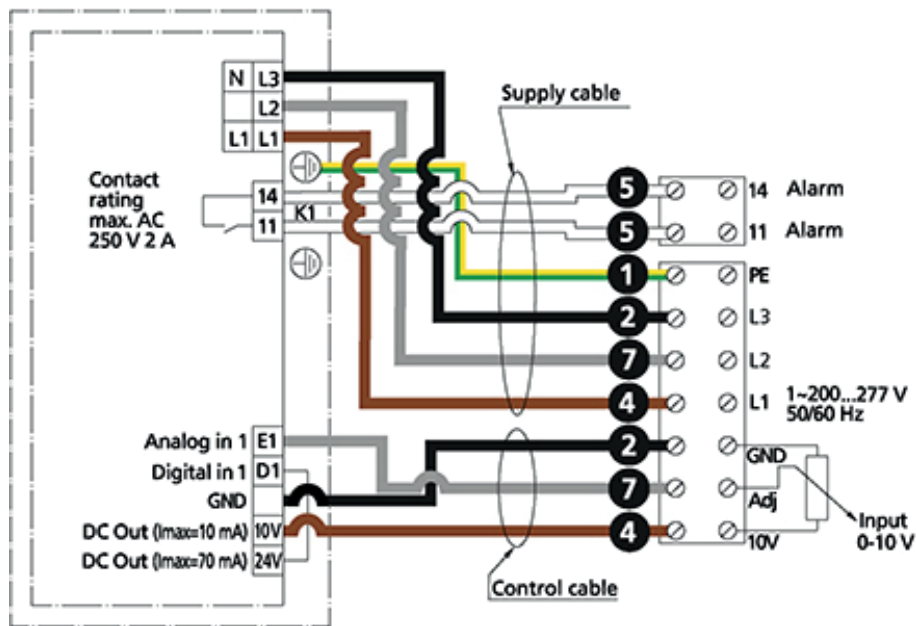

Aansluitschema kanaalventilatoren

4040180

- (M) = Fan Motor
- (M1) = Fan Motor
- (M2) = Fan Motor
- (M3) = Rotor Motor

- 1 = Yellow/Green
- 2 = Black
- 3 = Blue
- 4 = Brown
- 5 = White
- 6 = Orange
- 7 = Grey
- 8 = Red
- 9 = Green
- 10 = Violet
- 11 = Quick switch
- 12 = Yellow

Geschikt voor:
IRB125B EC, IRB160B EC, IRB200A EC.

4040143

Geschikt voor:
IRB200C EC, IRB250A EC, IRB250B EC.

4040175

Geschikt voor:
IRB250E EC, IRB315A EC, IRB355A EC, IRB400A EC.

4040145

Geschikt voor:
IRB315B EC, IRB355B EC, IRB400B1 EC.

4040147

Geschikt voor:
 IRB315E EC, IRB355E EC, IRB400B3 EC, IRB400E EC, IRB500A EC,
 IRB500B EC, IRB500E EC, IRB500F EC.

- Ⓜ = Fan Motor
- Ⓜ1 = Fan Motor
- Ⓜ2 = Fan Motor
- Ⓜ3 = Rotor Motor
- ① = Yellow/Green
- ② = Black
- ③ = Blue
- ④ = Brown
- ⑤ = White
- ⑥ = Orange
- ⑦ = Grey
- ⑧ = Red
- ⑨ = Green
- ⑩ = Violet
- ⑪ = Quick switch
- ⑫ = Yellow