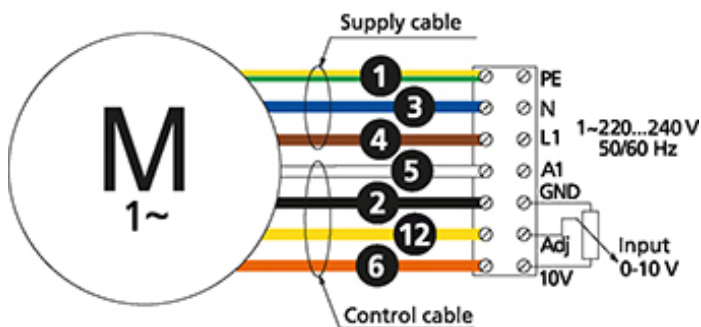

Aansluitschema kanaalventilatoren

4040180

- (M) = Fan Motor
- (M1) = Fan Motor
- (M2) = Fan Motor
- (M3) = Rotor Motor

- 1 = Yellow/Green
- 2 = Black
- 3 = Blue
- 4 = Brown
- 5 = White
- 6 = Orange
- 7 = Grey
- 8 = Red
- 9 = Green
- 10 = Violet
- 11 = Quick switch
- 12 = Yellow

Geschikt voor:
IRB125B EC, IRB160B EC, IRB200A EC.

4040143

Geschikt voor:
IRB200C EC, IRB250A EC, IRB250B EC.

4040175

Geschikt voor:
IRB250E EC, IRB315A EC, IRB355A EC, IRB400A EC.

4040145

Geschikt voor:
IRB315B EC, IRB355B EC, IRB400B1 EC.

4040147

Geschikt voor:
 IRB315E EC, IRB355E EC, IRB400B3 EC, IRB400E EC, IRB500A EC,
 IRB500B EC, IRB500E EC, IRB500F EC.

- Ⓜ = Fan Motor
- Ⓜ1 = Fan Motor
- Ⓜ2 = Fan Motor
- Ⓜ3 = Rotor Motor
- ① = Yellow/Green
- ② = Black
- ③ = Blue
- ④ = Brown
- ⑤ = White
- ⑥ = Orange
- ⑦ = Grey
- ⑧ = Red
- ⑨ = Green
- ⑩ = Violet
- ⑪ = Quick switch
- ⑫ = Yellow