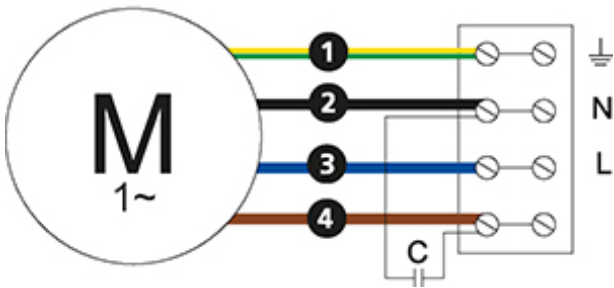

Aansluitschema kanaalventilatoren

4040001

Geschikt voor:
CK100C, CK125C, CK150B, CK150C, CK160B, CK160C, CK200A,
CK200B ErP, CK250A, CK250B ErP, CK315B ErP, CK315C ErP.

4040002

Geschikt voor:
CK100A, CK125A

- Ⓜ = Fan Motor
- Ⓜ1 = Fan Motor
- Ⓜ2 = Fan Motor
- Ⓜ3 = Rotor Motor
- 1 = Yellow/Green
- 2 = Black
- 3 = Blue
- 4 = Brown
- 5 = White
- 6 = Orange
- 7 = Grey
- 8 = Red
- 9 = Green
- 10 = Violet
- 11 = Quick switch
- 12 = Yellow