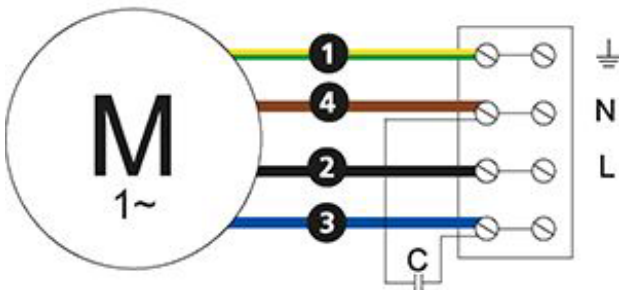

Aansluitschema kanaalventilatoren

4040001

Geschikt voor:
CK100C, CK125C, CK150B, CK150C, CK160B, CK160C, CK200A,
CK200B ErP, CK250A, CK250B ErP, CK315B ErP, CK315C ErP.

4040002

Geschikt voor:
CK100A, CK125A

- Ⓜ = Fan Motor
- Ⓜ1 = Fan Motor
- Ⓜ2 = Fan Motor
- Ⓜ3 = Rotor Motor
- 1 = Yellow/Green
- 2 = Black
- 3 = Blue
- 4 = Brown
- 5 = White
- 6 = Orange
- 7 = Grey
- 8 = Red
- 9 = Green
- 10 = Violet
- 11 = Quick switch
- 12 = Yellow